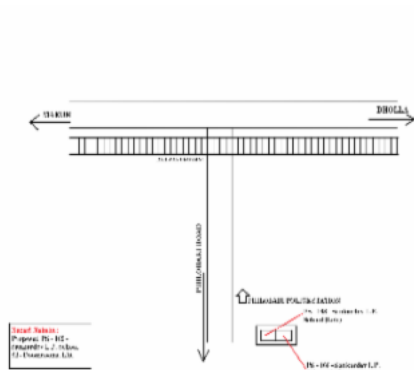

Nazri Naksha

Google Map View