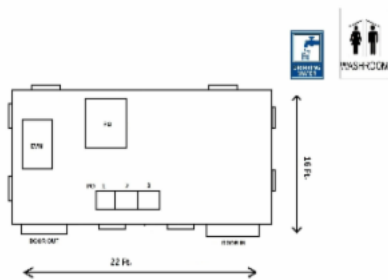

Cad View

PS No.- 170N1- Phillobari High School (Right)