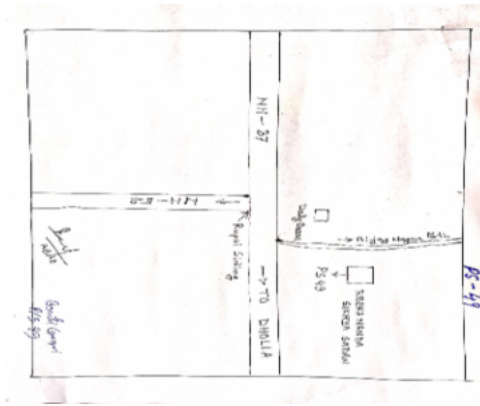

Nazri Naksha

Google Map View