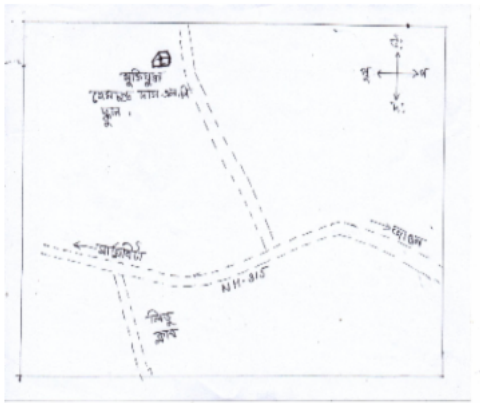

Nazri Naksha

Google Map View