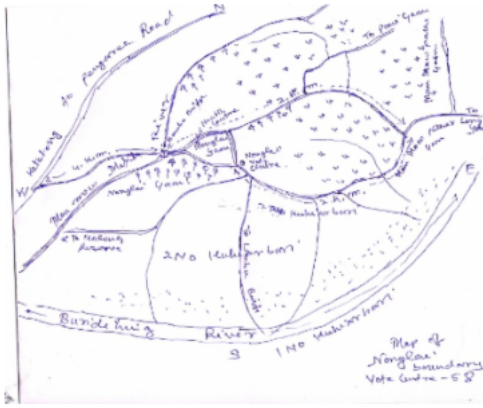

Nazri Naksha

Google Map View