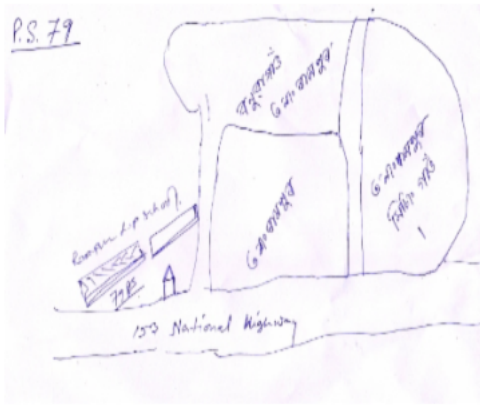

Nazri Naksha

Google Map View