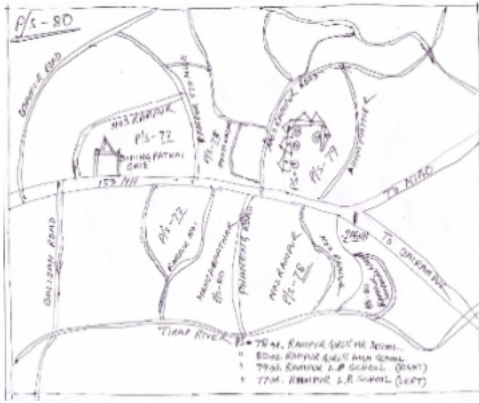

Nazri Naksha

Google Map View