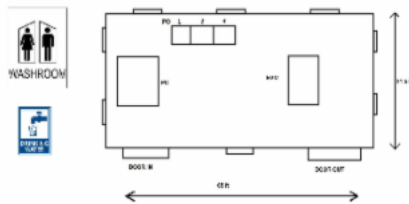

Cad View

PS No.- 6N1- Toribari LP School (L)