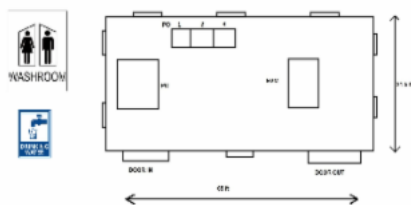

Cad View

PS No.- 33N1- Upar Mamoroni L.P. School(Right)