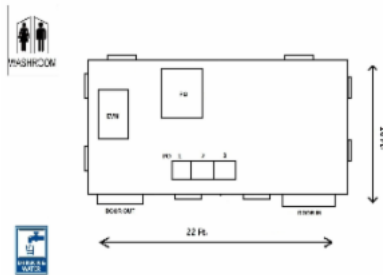

Cad View

PS No.- 42N1 - Duarmara Patsala(Right)