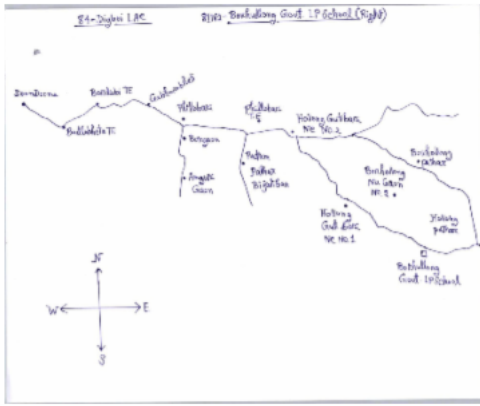

Polling Station Building Front View

Nazri Naksha