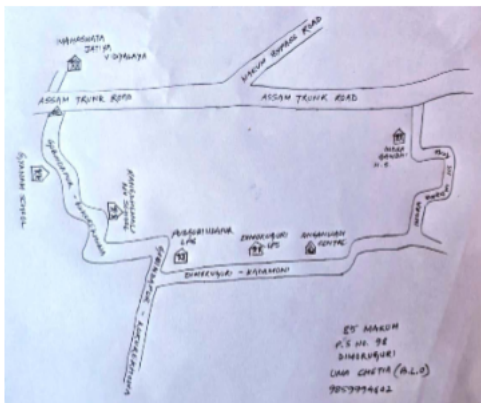

Nazri Naksha

Google Map View