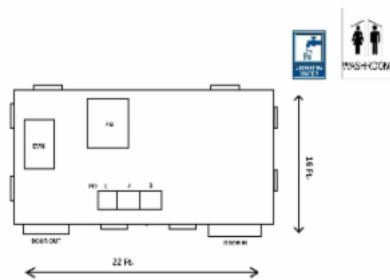

Cad View

PS No.- 145- Makum Hindi High School (Middle-2)