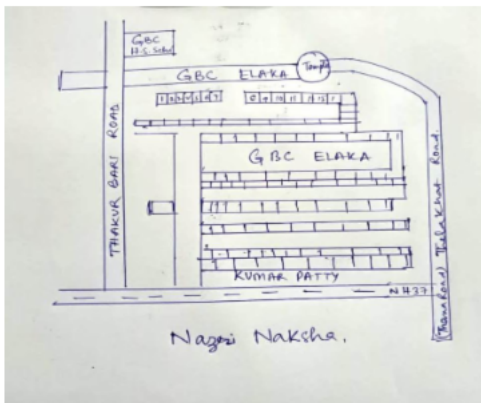

Nazri Naksha

Google Map View