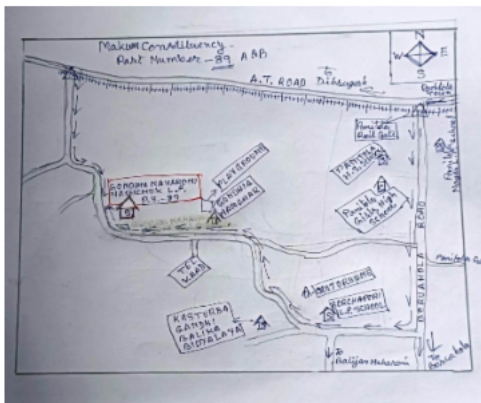

Nazri Naksha

Google Map View