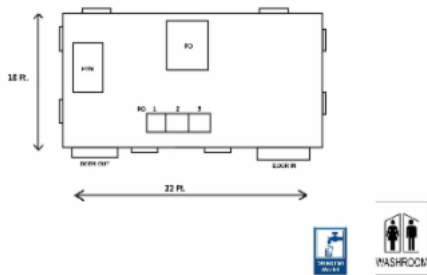

Cad View

PS No.- 179N1 - Tinsukia Sanskrit Vidyalaya
LAC: 86-Tinsukia