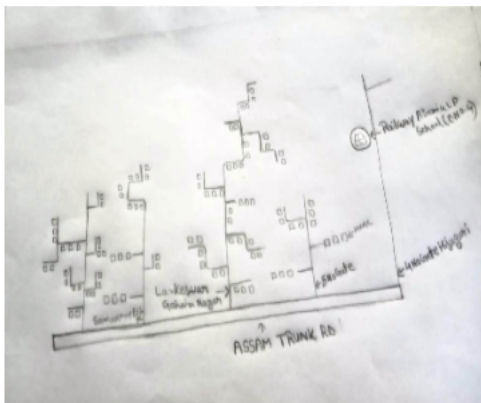

Polling Station Building Front View

Nazri Naksha