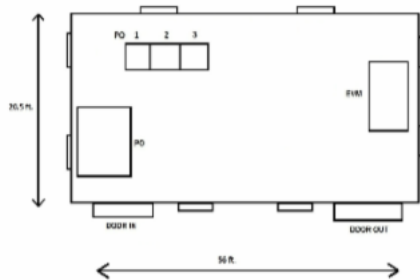

Nazri Naksha

Google Map View

Cad View

Key MAP View