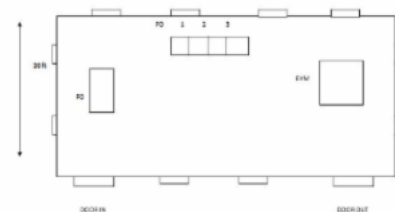

Cad View

Key MAP View

	WATER	RAMP	PUBLIC POINT	TOILET	HEALTH CARE
MINIMUM BASIC	✓	✓	✓	✓	✗
FACILITY PLEASE	✓	✓	✓	✓	✗