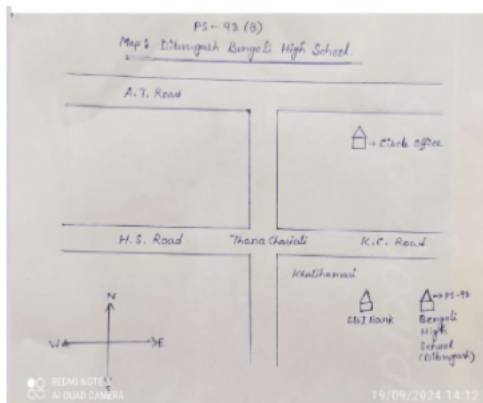

Nazri Naksha

Google Map View