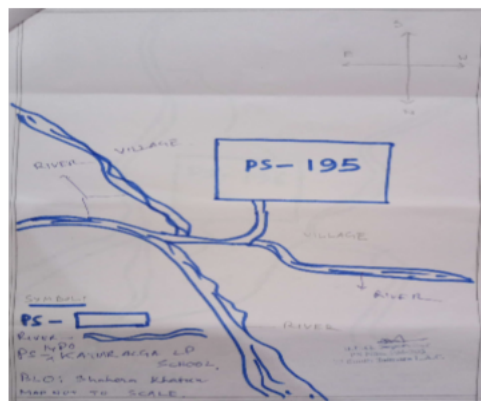

Nazri Naksha

Google Map View