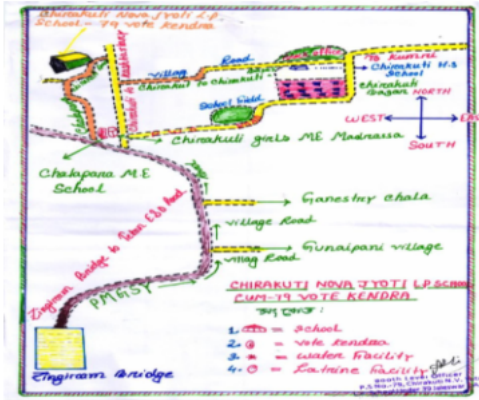

Nazri Naksha

Google Map View