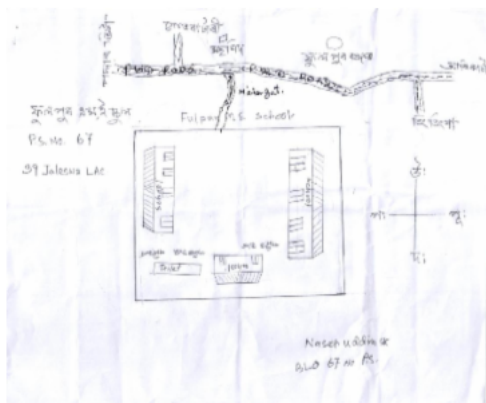

Nazri Naksha

Google Map View