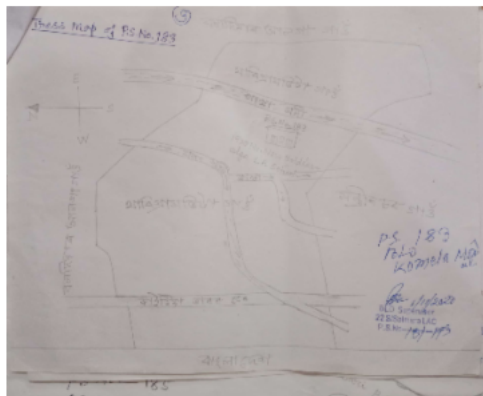

Nazri Naksha

Google Map View