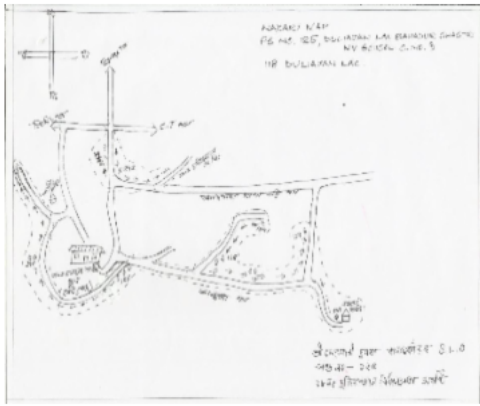

Nazri Naksha

Google Map View