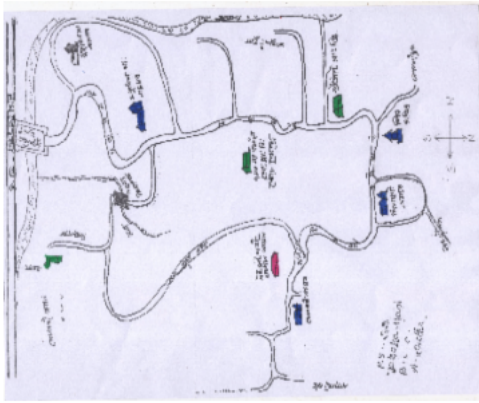

Nazri Naksha

Google Map View