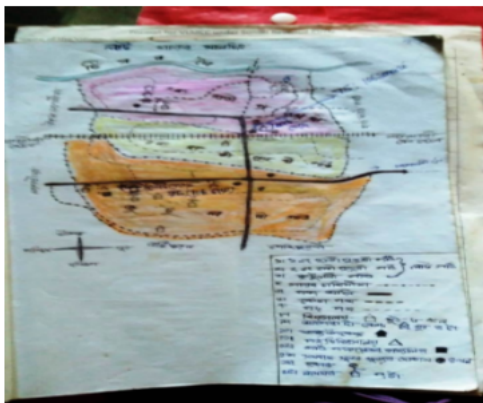

Nazri Naksha

Google Map View