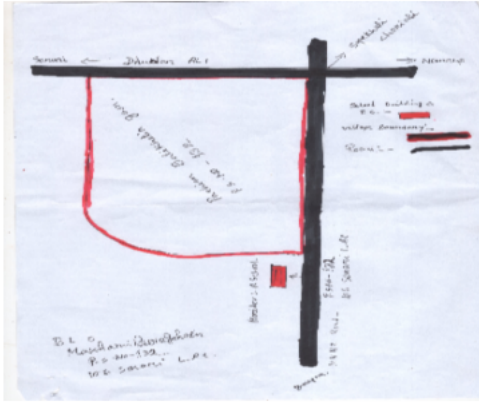

Nazri Naksha

Google Map View