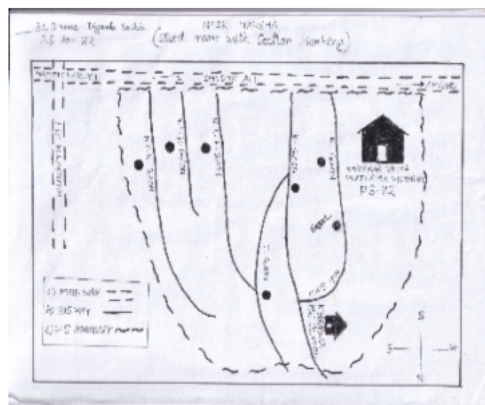

Nazri Naksha

Google Map View