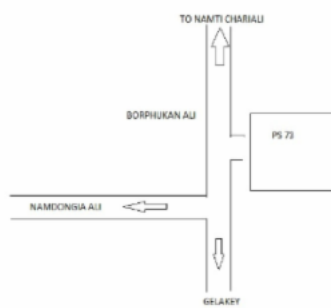

Key MAP View

KEY MAP OF PS NO 73, 956 NO DULAKHARIA M.V SCHOOL