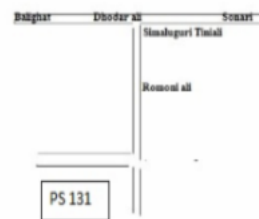

Key MAP View

Key Map of PS No 131, Bormiching gaon L.P school