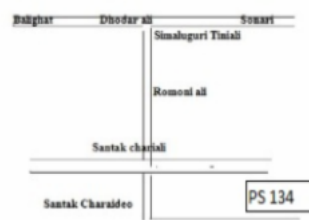

Key MAP View

Key map of ps no 134, Santak bagan mazdur club ghar