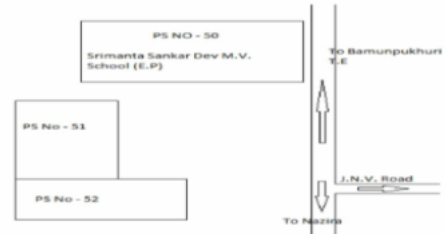

Key MAP View

Key Map of PS NO - 50, Srimanta Sankar Dev M.V. School (E.P)