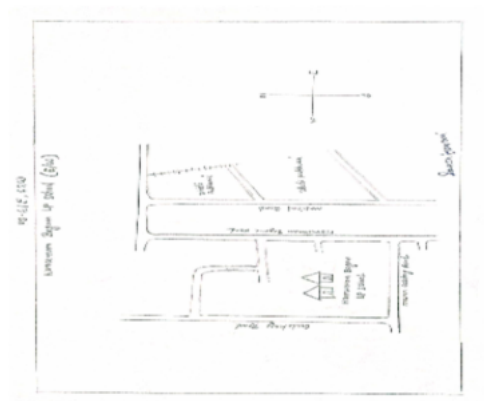

Nazri Naksha

Google Map View