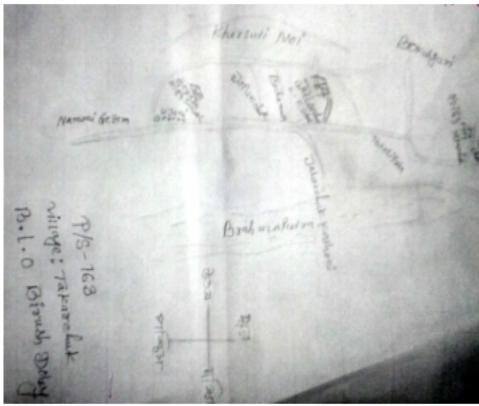

Nazri Naksha

Google Map View