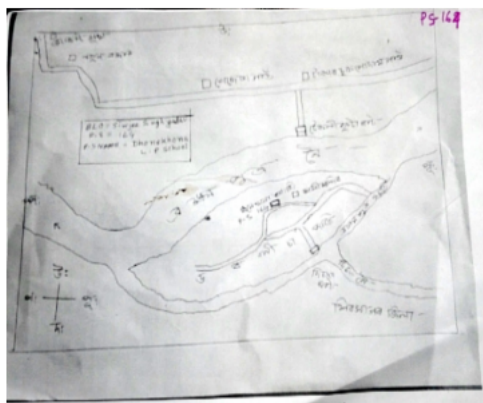

Nazri Naksha

Google Map View