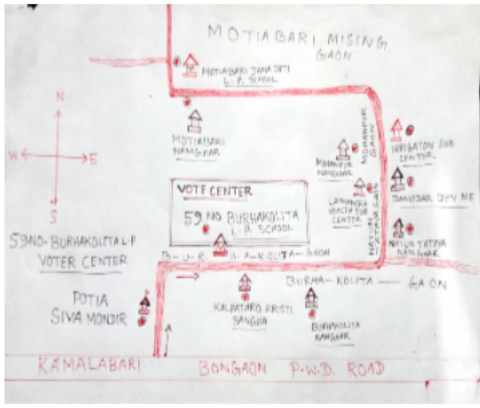

Nazri Naksha

Google Map View