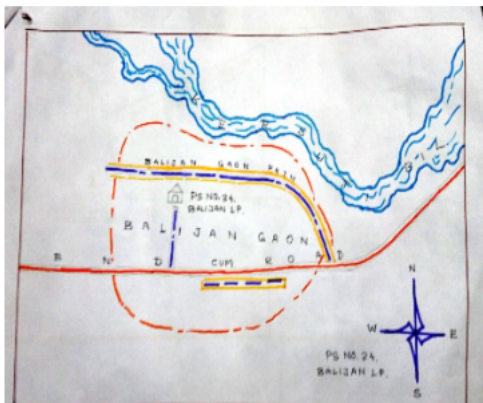

Nazri Naksha

Google Map View