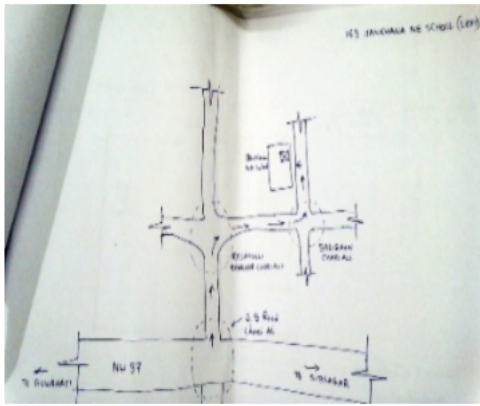

Nazri Naksha

Google Map View