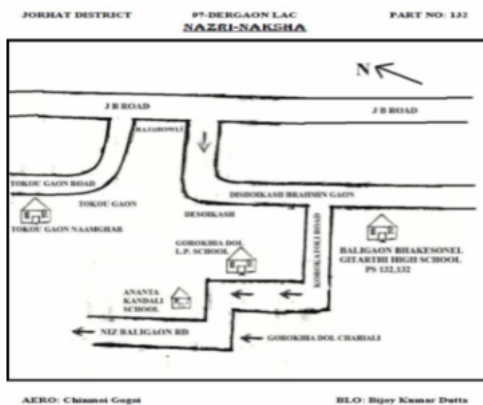

Nazri Naksha

Google Map View