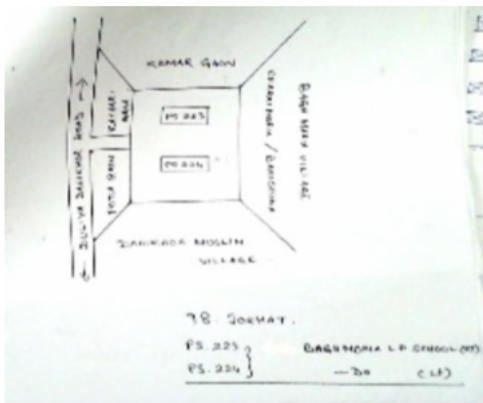

Nazri Naksha

Google Map View