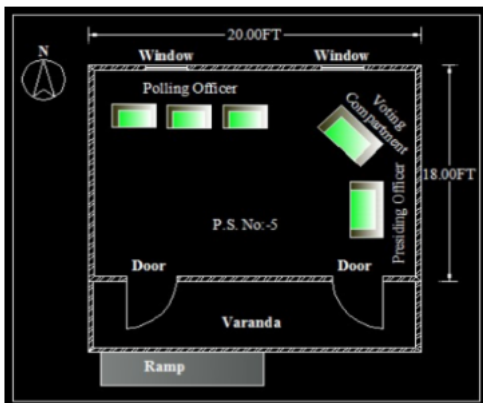

Nazri Naksha

Google Map View

Polling Station Building Front View

Powered by NoteCam

ভোটগ্ৰহন কেন্দ্ৰৰ সন্মুখৰ দৃশ্য

Cad View

Key MAP View