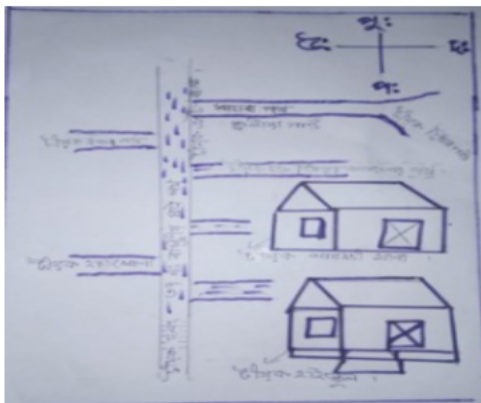

Nazri Naksha

Google Map View