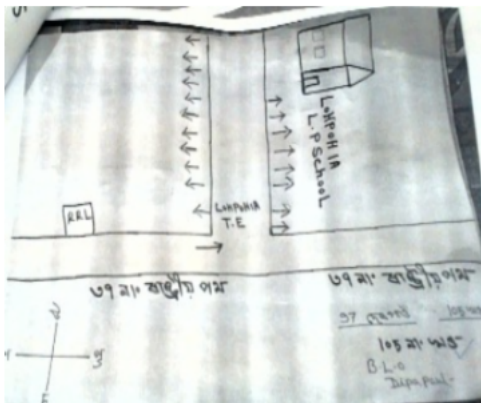

Nazri Naksha

Google Map View