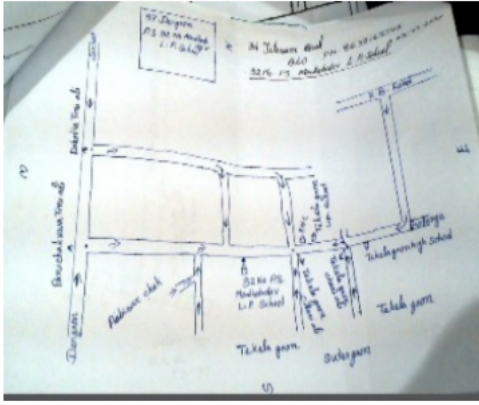

Nazri Naksha

Google Map View