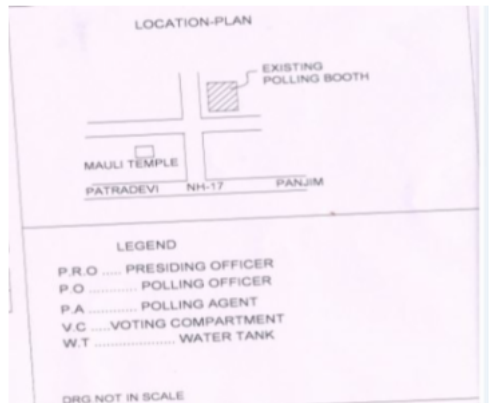

Signature of Electoral Registration Officer

Nazri Naksha

Google Map View

Polling Station Building Front View

Polling Station Front View

Cad View

Key MAP View

<p>1</p> <p>SST0281717</p> <p>Name : Gundu S. Kalangutkar Fathers Name: Sonu Kalangutkar House Number : 31 Age : 57 Gender : Male</p> <p>Photo Available</p>	<p>2</p> <p>SST0368019</p> <p>Name : Geetanjali Kalangutkar Husbands Name: Gundu Kalangutkar House Number : 31 Age : 56 Gender : Female</p> <p>Photo Available</p>	<p>3</p> <p>SST0368001</p> <p>Name : Bhakti Kalangutkar Fathers Name: Gundu Kalangutkar House Number : 31 Age : 26 Gender : Female</p> <p>Photo Available</p>
<p>4</p> <p>SST0457481</p> <p>Name : Pooja Kalangutkar Fathers Name: Gundu Kalangutkar House Number : 31 Age : 21 Gender : Female</p> <p>Photo Available</p>	<p>5</p> <p>SST0471466</p> <p>Name : Shreyas Mahale Fathers Name: Shantaram Mahale House Number : 59 Age : 32 Gender : Male</p> <p>Photo Available</p>	<p>6</p> <p>SST0217604</p> <p>Name : Sitaram Jivaji Mahale Fathers Name: Jivaji Mahale House Number : 119 Age : 82 Gender : Male</p> <p>Photo Available</p>
<p>7</p> <p>SST0218263</p> <p>Name : Sarojini Sitaram Mahale Husbands Name: Sitaram Mahale House Number : 119 Age : 77 Gender : Female</p> <p>Photo Available</p>	<p>8</p> <p>JXH4237731</p> <p>Name : Jivaji Sitaram Mahale Fathers Name: Sitaram Mahale House Number : 119 Age : 46 Gender : Male</p> <p>Photo Available</p>	<p>9</p> <p>SST0325878</p> <p>Name : Geeta Mahale Husbands Name: Jivaji Mahale House Number : 119 Age : 37 Gender : Female</p> <p>Photo Available</p>
<p>10</p> <p>CPQ0631770</p> <p>Name : Yeshwant Mahale Fathers Name: Jivaji Mahale House Number : 119/A Age : 71 Gender : Male</p> <p>Photo Available</p>	<p>11</p> <p>CPQ5672613</p> <p>Name : Taramati Mahale Husbands Name: Yeshwant Mahale House Number : 119/A Age : 66 Gender : Female</p> <p>Photo Available</p>	<p>12</p> <p>JXH0573261</p> <p>Name : Dnyanita Dnyaneshwar Mahale Husbands Name: Dnyaneshwar Mahale House Number : 120 Age : 50 Gender : Female</p> <p>Photo Available</p>
<p>13</p> <p>SST0267963</p> <p>Name : Nikheel D. Mahale Fathers Name: Dnyaneshwar Mahale House Number : 120 Age : 34 Gender : Male</p> <p>Photo Available</p>	<p>14</p> <p>SST0319848</p> <p>Name : Raghu Mahale Fathers Name: Dnyaneshwar Mahale House Number : 120 Age : 33 Gender : Male</p> <p>Photo Available</p>	<p>15</p> <p>SST0337451</p> <p>Name : Sweta Nikheel Mahale Husbands Name: Nikheel Dnyaneshwar Mahale House Number : 120 Age : 30 Gender : Female</p> <p>Photo Available</p>
<p>16</p> <p>SST0365296</p> <p>Name : Sanjal Mahale Fathers Name: Dnyaneshwar Mahale House Number : 120 Age : 26 Gender : Female</p> <p>Photo Available</p>	<p>17</p> <p>JXH4237574</p> <p>Name : Raghunath Arjun Mahale Fathers Name: Arjun Mahale House Number : 121 Age : 50 Gender : Male</p> <p>Photo Available</p>	<p>18</p> <p>SST0217836</p> <p>Name : Vasudev Arjun Mahale Fathers Name: Arjun Mahale House Number : 121 Age : 49 Gender : Male</p> <p>Photo Available</p>
<p>19</p> <p>JXH4245718</p> <p>Name : Rajeshwari Raghunath Mahale Husbands Name: Raghunath Mahale House Number : 121 Age : 48 Gender : Female</p> <p>Photo Available</p>	<p>20</p> <p>JXH0135517</p> <p>Name : Sameer Mahale Fathers Name: Arjun Mahale House Number : 121 Age : 44 Gender : Male</p> <p>Photo Available</p>	<p>21</p> <p>HNB6007900</p> <p>Name : Vidisha Mahale Husbands Name: Vasudev Mahale House Number : 121 Age : 44 Gender : Female</p> <p>Photo Available</p>
<p>22</p> <p>SST0324483</p> <p>Name : Tejal Mahale Husbands Name: Samir Mahale House Number : 121 Age : 41 Gender : Female</p> <p>Photo Available</p>	<p>23</p> <p>JXH0583823</p> <p>Name : Vinayak Arjun Mahale Fathers Name: Arjun Mahale House Number : 121 Age : 39 Gender : Male</p> <p>Photo Available</p>	<p>24</p> <p>WFN6540272</p> <p>Name : Swati Mahale Husbands Name: Vinayak Mahale House Number : 121 Age : 35 Gender : Female</p> <p>Photo Available</p>
<p>25</p> <p>SST0365288</p> <p>Name : Tejashri Mahale Fathers Name: Raghunath Mahale House Number : 121 Age : 26 Gender : Female</p> <p>Photo Available</p>	<p>26</p> <p>SST0457507</p> <p>Name : Rutvik Mahale Fathers Name: Raghunath Mahale House Number : 121 Age : 21 Gender : Male</p> <p>Photo Available</p>	<p>27</p> <p>SST0217075</p> <p>Name : Rukmini Atmaram Mahale Husbands Name: Atmaram Mahale House Number : 123 Age : 87 Gender : Female</p> <p>Photo Available</p>
<p>28</p> <p>SST0410670</p> <p>Name : Nagesh Atmaram Mahale Fathers Name: Atmaram Mahale House Number : 123 Age : 58 Gender : Male</p> <p>Photo Available</p>	<p>29</p> <p>SST0410662</p> <p>Name : Digambar Atmaram Mahale Fathers Name: Atmaram Mahale House Number : 123 Age : 56 Gender : Male</p> <p>Photo Available</p>	<p>30</p> <p>SST0410654</p> <p>Name : Pramod Atmaram Mahale Fathers Name: Atmaram Mahale House Number : 123 Age : 54 Gender : Male</p> <p>Photo Available</p>