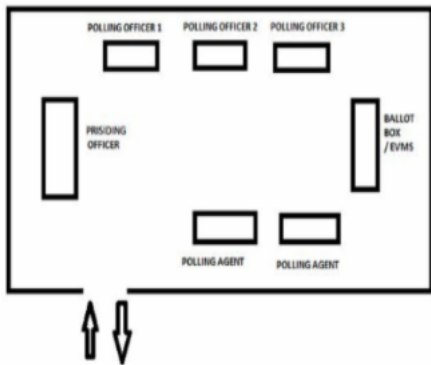

Signature of Electoral Registration Officer

Nazri Naksha

Google Map View

Polling Station Building Front View

Polling Station Front View

Cad View

Key MAP View

Assembly Constituency No and Name : 23-MARCAIM
Section No and Name 1-Near Mahadev Temple, Aksan, Marcaim