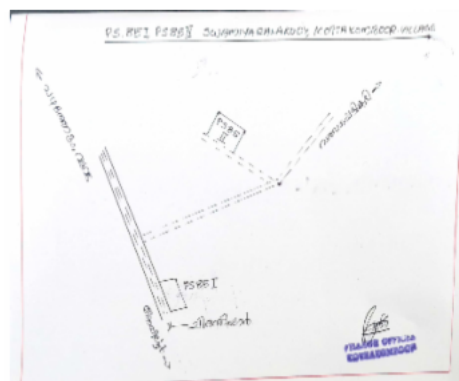

Key MAP View

Scanned with OCR Scanner