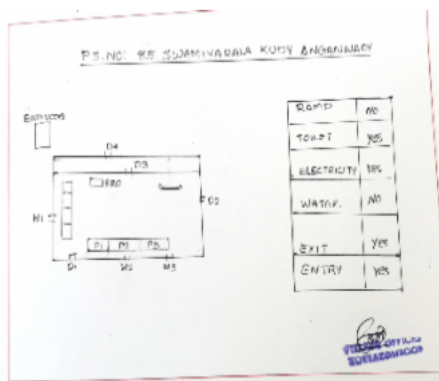

Cad View

Scanned with OCR Scanner