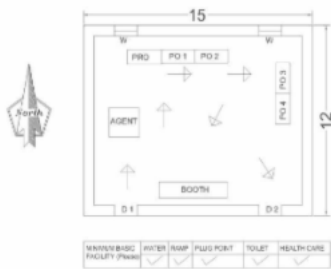

Nazri Naksha

Google Map View

Polling Station Building Front View

Polling Station Front View

Cad View

Key MAP View