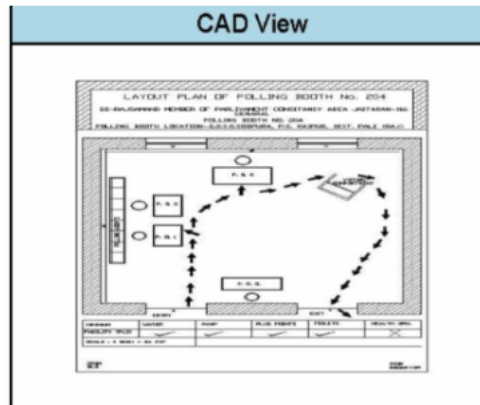

Nazri Naksha

Google Map View

Polling Station Building Front View

Polling Station Front View

Cad View

Key MAP View