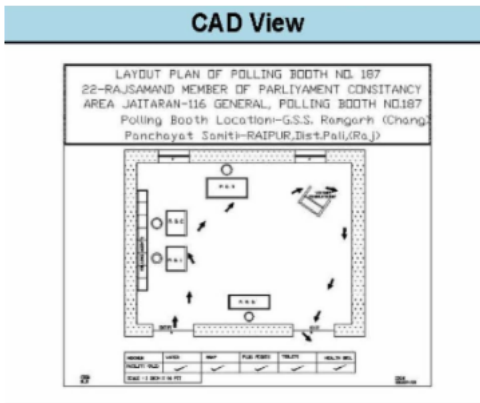

Nazri Naksha

Google Map View

Polling Station Building Front View

Polling Station Front View

Cad View

Key MAP View